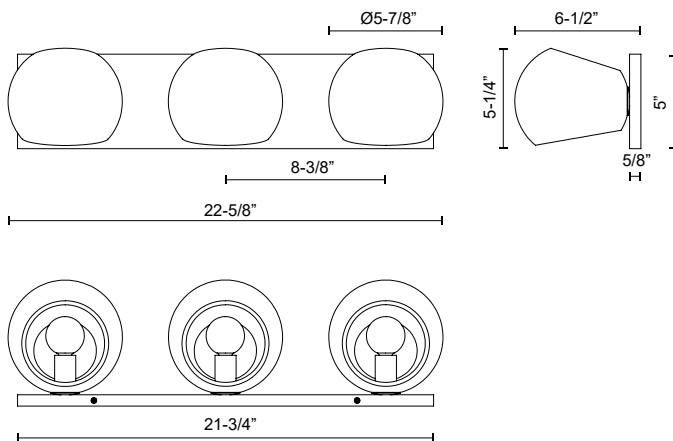

alora mood

P. 1.855.855.8926

CANADA: 19054 28TH Avenue Surrey - BC V3Z 6M3

USA: 3035 E. Lone Mountain Rd - Las Vegas, NV, 89081

WILLOW VL648322

FIXTURE DIMENSIONS	W22-5/8" x H5-1/4" x E6-1/2"
HEIGHT FROM CENTER	2-3/4"
EXTENSION	6-1/2"
LAMP TYPE	E12
MAX WATTAGE	60W
BULB QTY	3
BULBS INCLUDED	No
VOLTAGE	120V
MATERIAL	Steel
INSTALL OPTIONS	Horizontal/Vertical; Wall;
LOCATION	Damp
CANOPY DIMENSIONS	W21-3/4" x H5" x E5/8"
PAINT FINISH	MB01

[D - Diameter, L - Length, W - Width, H - Height, E - Extension]

AVAILABLE FINISHES:

VL648322MB
Matte Black

*For complete warranty terms, please visit: www.aloralighting.com/warranty

WWW.ALORAMOOD.COM

© 2022 KUZCO LIGHTING. ALL RIGHTS RESERVED.